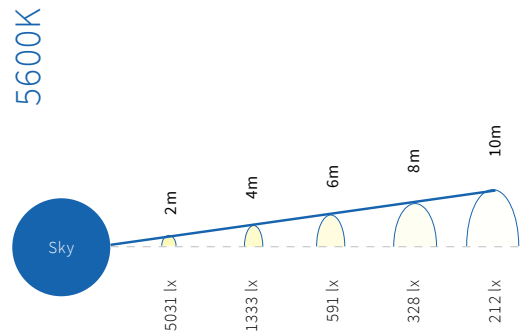

Creamsource Sky is the original high power full spectrum softsource, combining the latest LED technology with sophisticated colour management, modern ergonomics and stunning design.

At Sky's heart is an array of six powerful LED Engines, cooled by a highly efficient and silent heatpipe system. Colour temperature is continuously adjustable from 2,200K to 15,000K with simultaneous adjustment of the green/ magenta axis. Hue and saturation controls mean you're not just limited to white light either – any colour is possible. In addition, the Creamsource Sky is able to deliver an incredibly wide and even beam in a compact package, allowing better utilisation of limited studio space. Rain set? No problem. Stormy weather exterior, or just too much dust? With IP65 rating the Sky has you covered.

Product Specifications

Maximum Ambient Temperature	40°C
Cooling	Passive (Silent)
Estimated LED Lifespan (L70)	50,000hrs
Input (Head)	48V DC, Max 25A, 1200W
Input (Power Supply)	90-260V AC, 50-60Hz, Max 14A
Weight	23kg / 50lbs (head), 12kg / 26lbs (power supply)
Dimensions	940mm x 200mm / 37" x 8" (head)
Protection Class	IP65
Beam Angle	115 degrees
Warranty	5 year warranty on registered fixtures, 12 months on accessories

Features at a glance

- 1200W of LED power providing the equivalent output to a 5K Tungsten
- Superb colour rendition with typical CRI of 95 from 3200K to 6500K
- Full colour temperature adjustment from 2,200K to 15,000K with a full stop of Green/Magenta control
- Hue and Saturation settings, plus direct RGBAW capability
- Smooth dimming with high speed capability
- Removable power supply with quick release mechanism
- DMX via standard 5-pin XLR connectors
 - SHoWDMX Wireless DMX built in
- Water resistant design (IP65)
- Accepts industry standard diffusion skirts
- Onboard control keypad and OLED display