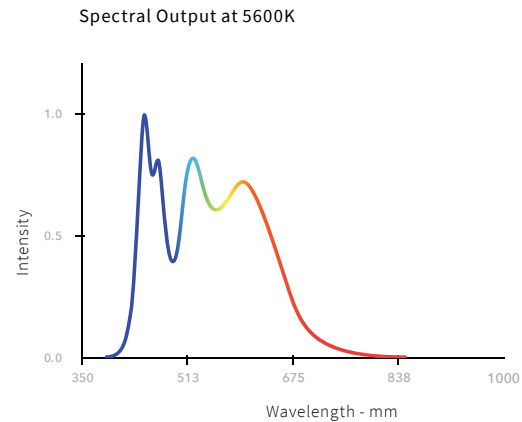

SKY

CREAM
S O U R C E

CREAMSOURCE

Unit 6, 888 Bourke St
Zetland, NSW 2017, AUSTRALIA

SALES HOTLINE

TEL (SYD): +61 2 9699 8688
TEL (USA): +1 818 748 8401
sales@creamsource.com
www.creamsource.com

Creamsource Sky is the original high power full spectrum softsource, combining the latest LED technology with sophisticated colour management, modern ergonomics and stunning design.

At Sky's heart is an array of six powerful LED Engines, cooled by a highly efficient and silent heatpipe system. Colour temperature is continuously adjustable from 2,200K to 15,000K with simultaneous adjustment of the green/ magenta axis. Hue and saturation controls mean you're not just limited to white light either – any colour is possible. In addition, the Creamsource Sky is able to deliver an incredibly wide and even beam in a compact package, allowing better utilisation of limited studio space. Rain set? No problem. Stormy weather exterior, or just too much dust? With IP65 rating the Sky has you covered.

Welcome to the age of lighting built exclusively to harness your creativity.

Colour Quality

The LED engines have been optimised for excellent colour reproduction, with a typical CRI of 95 between the ranges of 3200K and 6500K. Light output is smoothly homogenised with no multiple shadows or colour fringing.

Product Specifications

Maximum Ambient Temperature	40°C
Cooling	Passive (Silent)
Estimated LED Lifespan (L70)	50,000hrs
Input (Head)	48V DC, Max 25A, 1200W
Input (Power Supply)	90-260V AC, 50-60Hz, Max 14A
Weight	23kg / 50lbs (head), 12kg / 26lbs (power supply)
Dimensions	940mm x 200mm / 37" x 8" (head)
Protection Class	IP65
Beam Angle	115 degrees
Warranty	5 year warranty on registered fixtures, 12 months on accessories

Features at a glance

- 1200W of LED power providing the equivalent output to a 5K Tungsten
- Superb colour rendition with typical CRI of 95 from 3200K to 6500K
- Full colour temperature adjustment from 2,200K to 15,000K with a full stop of Green/Magenta control
- Hue and Saturation settings, plus direct RGBAW capability
- Smooth dimming with high speed capability
- Removable power supply with quick release mechanism
- DMX via standard 5-pin XLR connectors
  - SHoWDMX Wireless DMX built in
- Water resistant design (IP65)
- Accepts industry standard diffusion skirts
- Onboard control keypad and OLED display