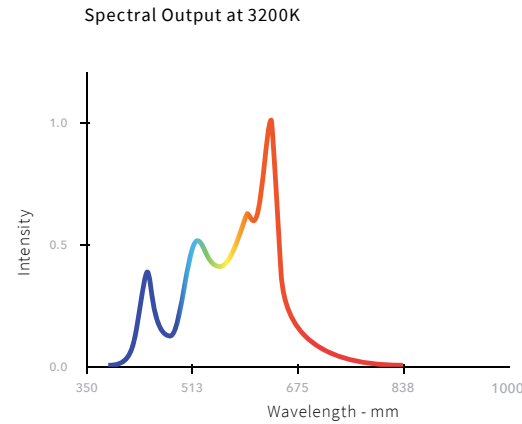

Creamsource Sky is the original high power full spectrum softsource, combining the latest LED technology with sophisticated colour management, modern ergonomics and stunning design.

At Sky's heart is an array of six powerful LED Engines, cooled by a highly efficient and silent heatpipe system. Colour temperature is continuously adjustable from 2,200K to 15,000K with simultaneous adjustment of the green/ magenta axis. Hue and saturation controls mean you're not just limited to white light either – any colour is possible. In addition, the Creamsource Sky is able to deliver an incredibly wide and even beam in a compact package, allowing better utilisation of limited studio space. Rain set? No problem. Stormy weather exterior, or just too much dust? With IP65 rating the Sky has you covered.

Welcome to the age of lighting built exclusively to harness your creativity.

Colour Quality

The LED engines have been optimised for excellent colour reproduction, with a typical CRI of 95 between the ranges of 3200K and 6500K. Light output is smoothly homogenised with no multiple shadows or colour fringing.

Features at a glance

- 1200W of LED power providing the equivalent output to a 5K Tungsten
- Superb colour rendition with typical CRI of 95 from 3200K to 6500K
- Full colour temperature adjustment from 2,200K to 15,000K with a full stop of Green/Magenta control
- Hue and Saturation settings, plus direct RGBAW capability
- Smooth dimming with high speed capability
- Removable power supply with quick release mechanism
- DMX via standard 5-pin XLR connectors
 - SHoWDMX Wireless DMX built in
- Water resistant design (IP65)
- Accepts industry standard diffusion skirts
- Onboard control keypad and OLED display