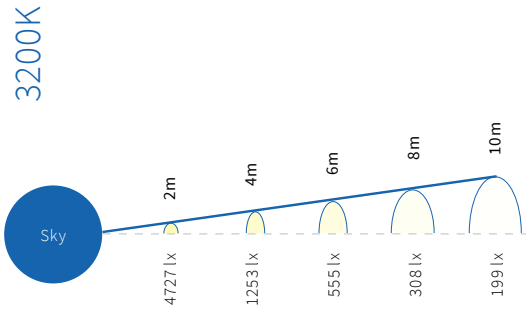

Creamsource Sky is the original high power full spectrum softsource, combining the latest LED technology with sophisticated colour management, modern ergonomics and stunning design.

At Sky's heart is an array of six powerful LED Engines, cooled by a highly efficient and silent heatpipe system. Colour temperature is continuously adjustable from 2,200K to 15,000K with simultaneous adjustment of the green/ magenta axis. Hue and saturation controls mean you're not just limited to white light either – any colour is possible. In addition, the Creamsource Sky is able to deliver an incredibly wide and even beam in a compact package, allowing better utilisation of limited studio space. Rain set? No problem. Stormy weather exterior, or just too much dust? With IP65 rating the Sky has you covered.

Product Specifications

Maximum Ambient Temperature	40°C
Cooling	Passive (Silent)
Estimated LED Lifespan (L70)	50,000hrs
Input (Head)	48V DC, Max 25A, 1200W
Input (Power Supply)	90-260V AC, 50-60Hz, Max 14A
Weight	23kg / 50lbs (head), 12kg / 26lbs (power supply)
Dimensions	940mm x 200mm / 37" x 8" (head)
Protection Class	IP65
Beam Angle	115 degrees
Warranty	5 year warranty on registered fixtures, 12 months on accessories

Features at a glance

- 1200W of LED power providing the equivalent output to a 5K Tungsten
- Superb colour rendition with typical CRI of 95 from 3200K to 6500K
- Full colour temperature adjustment from 2,200K to 15,000K with a full stop of Green/Magenta control
- Hue and Saturation settings, plus direct RGBAW capability
- Smooth dimming with high speed capability
- Removable power supply with quick release mechanism
- DMX via standard 5-pin XLR connectors
 - SHoWDMX Wireless DMX built in
- Water resistant design (IP65)
- Accepts industry standard diffusion skirts
- Onboard control keypad and OLED display