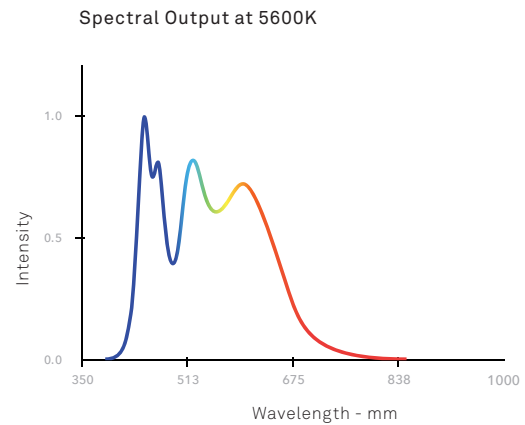

Creamsource Sky

creamsource

Order Number Description
CSS-1200-C

Colour Quality

The LED engines have been optimised for excellent colour reproduction, with a typical CRI of 95 between the ranges of 3200K and 6500K. Light output is smoothly homogenised with no multiple shadows or colour fringing.

Accessories

CSS-PWR 15M	Power Header Cable 15M
CSS-PWR 30M	Power Header Cable 30M
CSS-SNAPBAG	Softbox from DopChoice
CSS-MINISKIRT	Half Length Silk Skirt
CSS-REMOTE	Handheld Wired remote Controller
CSS-HARDCASE	Road Case for one Sky with Power Supply
CSS-PSU	200 Replacement 1200W Power Supply Unit

Outsight Pty Ltd

Unit 415, 30-40 Harcourt Parade
Rosebery, NSW 2018, AUSTRALIA

TEL (SYD): +61 2 8005 1288 (Sales Hotline)

TEL (USA): +1 818 748 8401 (Sales Hotline)

TEL (SYD): +61 2 9669 6681 (Head Office)

sales@outsight.com.au | www.outsight.com.au