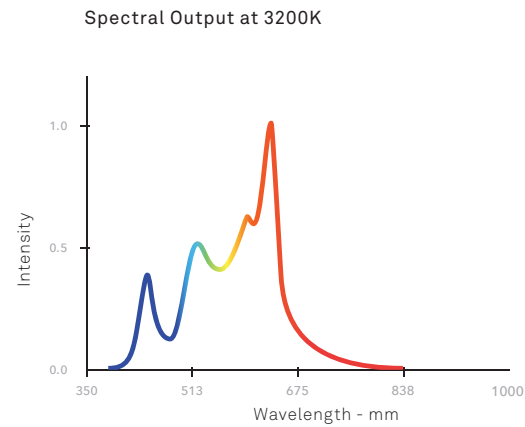

Creamsource Sky

creamsource

Order Number Description
CSS-1200-C

Colour Quality

The LED engines have been optimised for excellent colour reproduction, with a typical CRI of 95 between the ranges of 3200K and 6500K. Light output is smoothly homogenised with no multiple shadows or colour fringing.

Accessories

CSS-PWR 15M	Power Header Cable 15M
CSS-PWR 30M	Power Header Cable 30M
CSS-SNAPBAG	Softbox from DopChoice
CSS-MINISKIRT	Half Length Silk Skirt
CSS-REMOTE	Handheld Wired remote Controller
CSS-HARDCASE	Road Case for one Sky with Power Supply
CSS-PSU	200 Replacement 1200W Power Supply Unit

Outsight Pty Ltd

Unit 415, 30-40 Harcourt Parade
Rosebery, NSW 2018, AUSTRALIA

TEL (SYD): +61 2 8005 1288 (Sales Hotline)

TEL (USA): +1 818 748 8401 (Sales Hotline)

TEL (SYD): +61 2 9669 6681 (Head Office)

sales@outsight.com.au | www.outsight.com.au