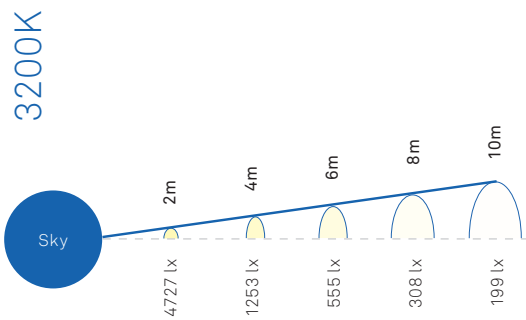

Creamsource Sky

creamsource

Order Number Description
CSS-1200-C

Colour Quality

The LED engines have been optimised for excellent colour reproduction, with a typical CRI of 95 between the ranges of 3200K and 6500K. Light output is smoothly homogenised with no multiple shadows or colour fringing.

Accessories

CSS-PWR 15M	Power Header Cable 15M
CSS-PWR 30M	Power Header Cable 30M
CSS-SNAPBAG	Softbox from DopChoice
CSS-MINISKIRT	Half Length Silk Skirt
CSS-REMOTE	Handheld Wired remote Controller
CSS-HARDCASE	Road Case for one Sky with Power Supply
CSS-PSU	200 Replacement 1200W Power Supply Unit

Outsight Pty Ltd

Unit 415, 30-40 Harcourt Parade
Rosebery, NSW 2018, AUSTRALIA

TEL (SYD): +61 2 8005 1288 (Sales Hotline)

TEL (USA): +1 818 748 8401 (Sales Hotline)

TEL (SYD): +61 2 9669 6681 (Head Office)

sales@outsight.com.au | www.outsight.com.au