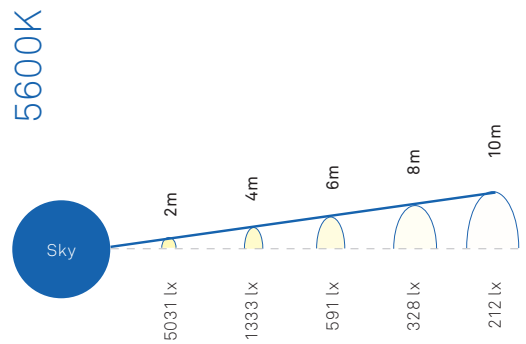

Creamsource Sky

creamsource

Order Number Description
CSS-1200-C

Colour Quality

The LED engines have been optimised for excellent colour reproduction, with a typical CRI of 95 between the ranges of 3200K and 6500K. Light output is smoothly homogenised with no multiple shadows or colour fringing.

Accessories

CSS-PWR 15M	Power Header Cable 15M
CSS-PWR 30M	Power Header Cable 30M
CSS-SNAPBAG	Softbox from DopChoice
CSS-MINISKIRT	Half Length Silk Skirt
CSS-REMOTE	Handheld Wired remote Controller
CSS-HARDCASE	Road Case for one Sky with Power Supply
CSS-PSU	200 Replacement 1200W Power Supply Unit

Outsight Pty Ltd

Unit 415, 30-40 Harcourt Parade
Rosebery, NSW 2018, AUSTRALIA

TEL (SYD): +61 2 8005 1288 (Sales Hotline)

TEL (USA): +1 818 748 8401 (Sales Hotline)

TEL (SYD): +61 2 9669 6681 (Head Office)

sales@outsight.com.au | www.outsight.com.au